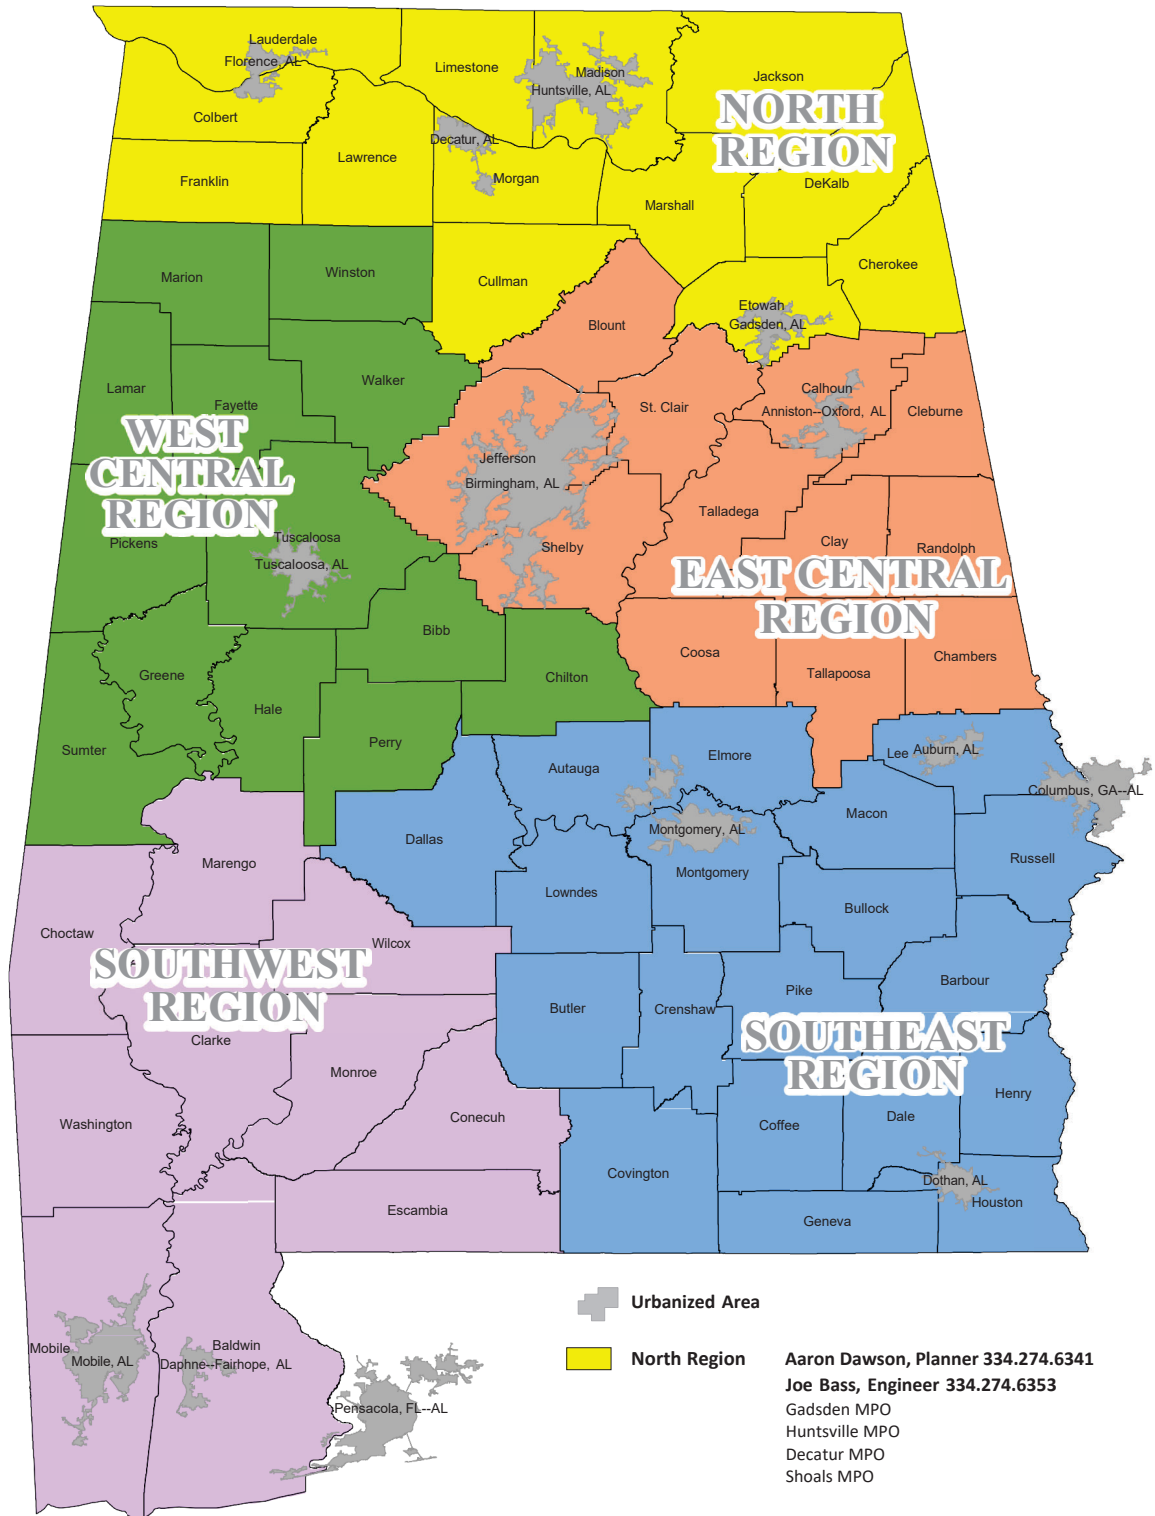

FHWA Alabama Division

Region Assignments

Urbanized Area

North Region
Aaron Dawson, Planner 334.274.6341
Joe Bass, Engineer 334.274.6353
 Gadsden MPO
 Huntsville MPO
 Decatur MPO
 Shoals MPO

West Central Region
Aaron Dawson, Planner 334.274.6341
Dexter Young, Engineer 334.274.6363
 Tuscaloosa MPO

East Central Region
Aaron Dawson, Planner 334.274.6341
Doug Hoffman, Engineer 334.274.6372
 Birmingham MPO
 Anniston MPO

Southwest Region
Shontrill Lowe, Planner 334.274.6359
Tim Heisler, Engineer 334.274.6370
 Mobile MPO
 Eastern Shore MPO
 FL-AL TPO (FL Div Lead)

Southeast Region
Shontrill Lowe, Planner 334.274.6359
Wilbert Wilson, Engineer 334.274.6358
 Auburn MPO
 Columbus-Phenix City MPO (GA Div Lead)
 Dothan MPO
 Montgomery MPO