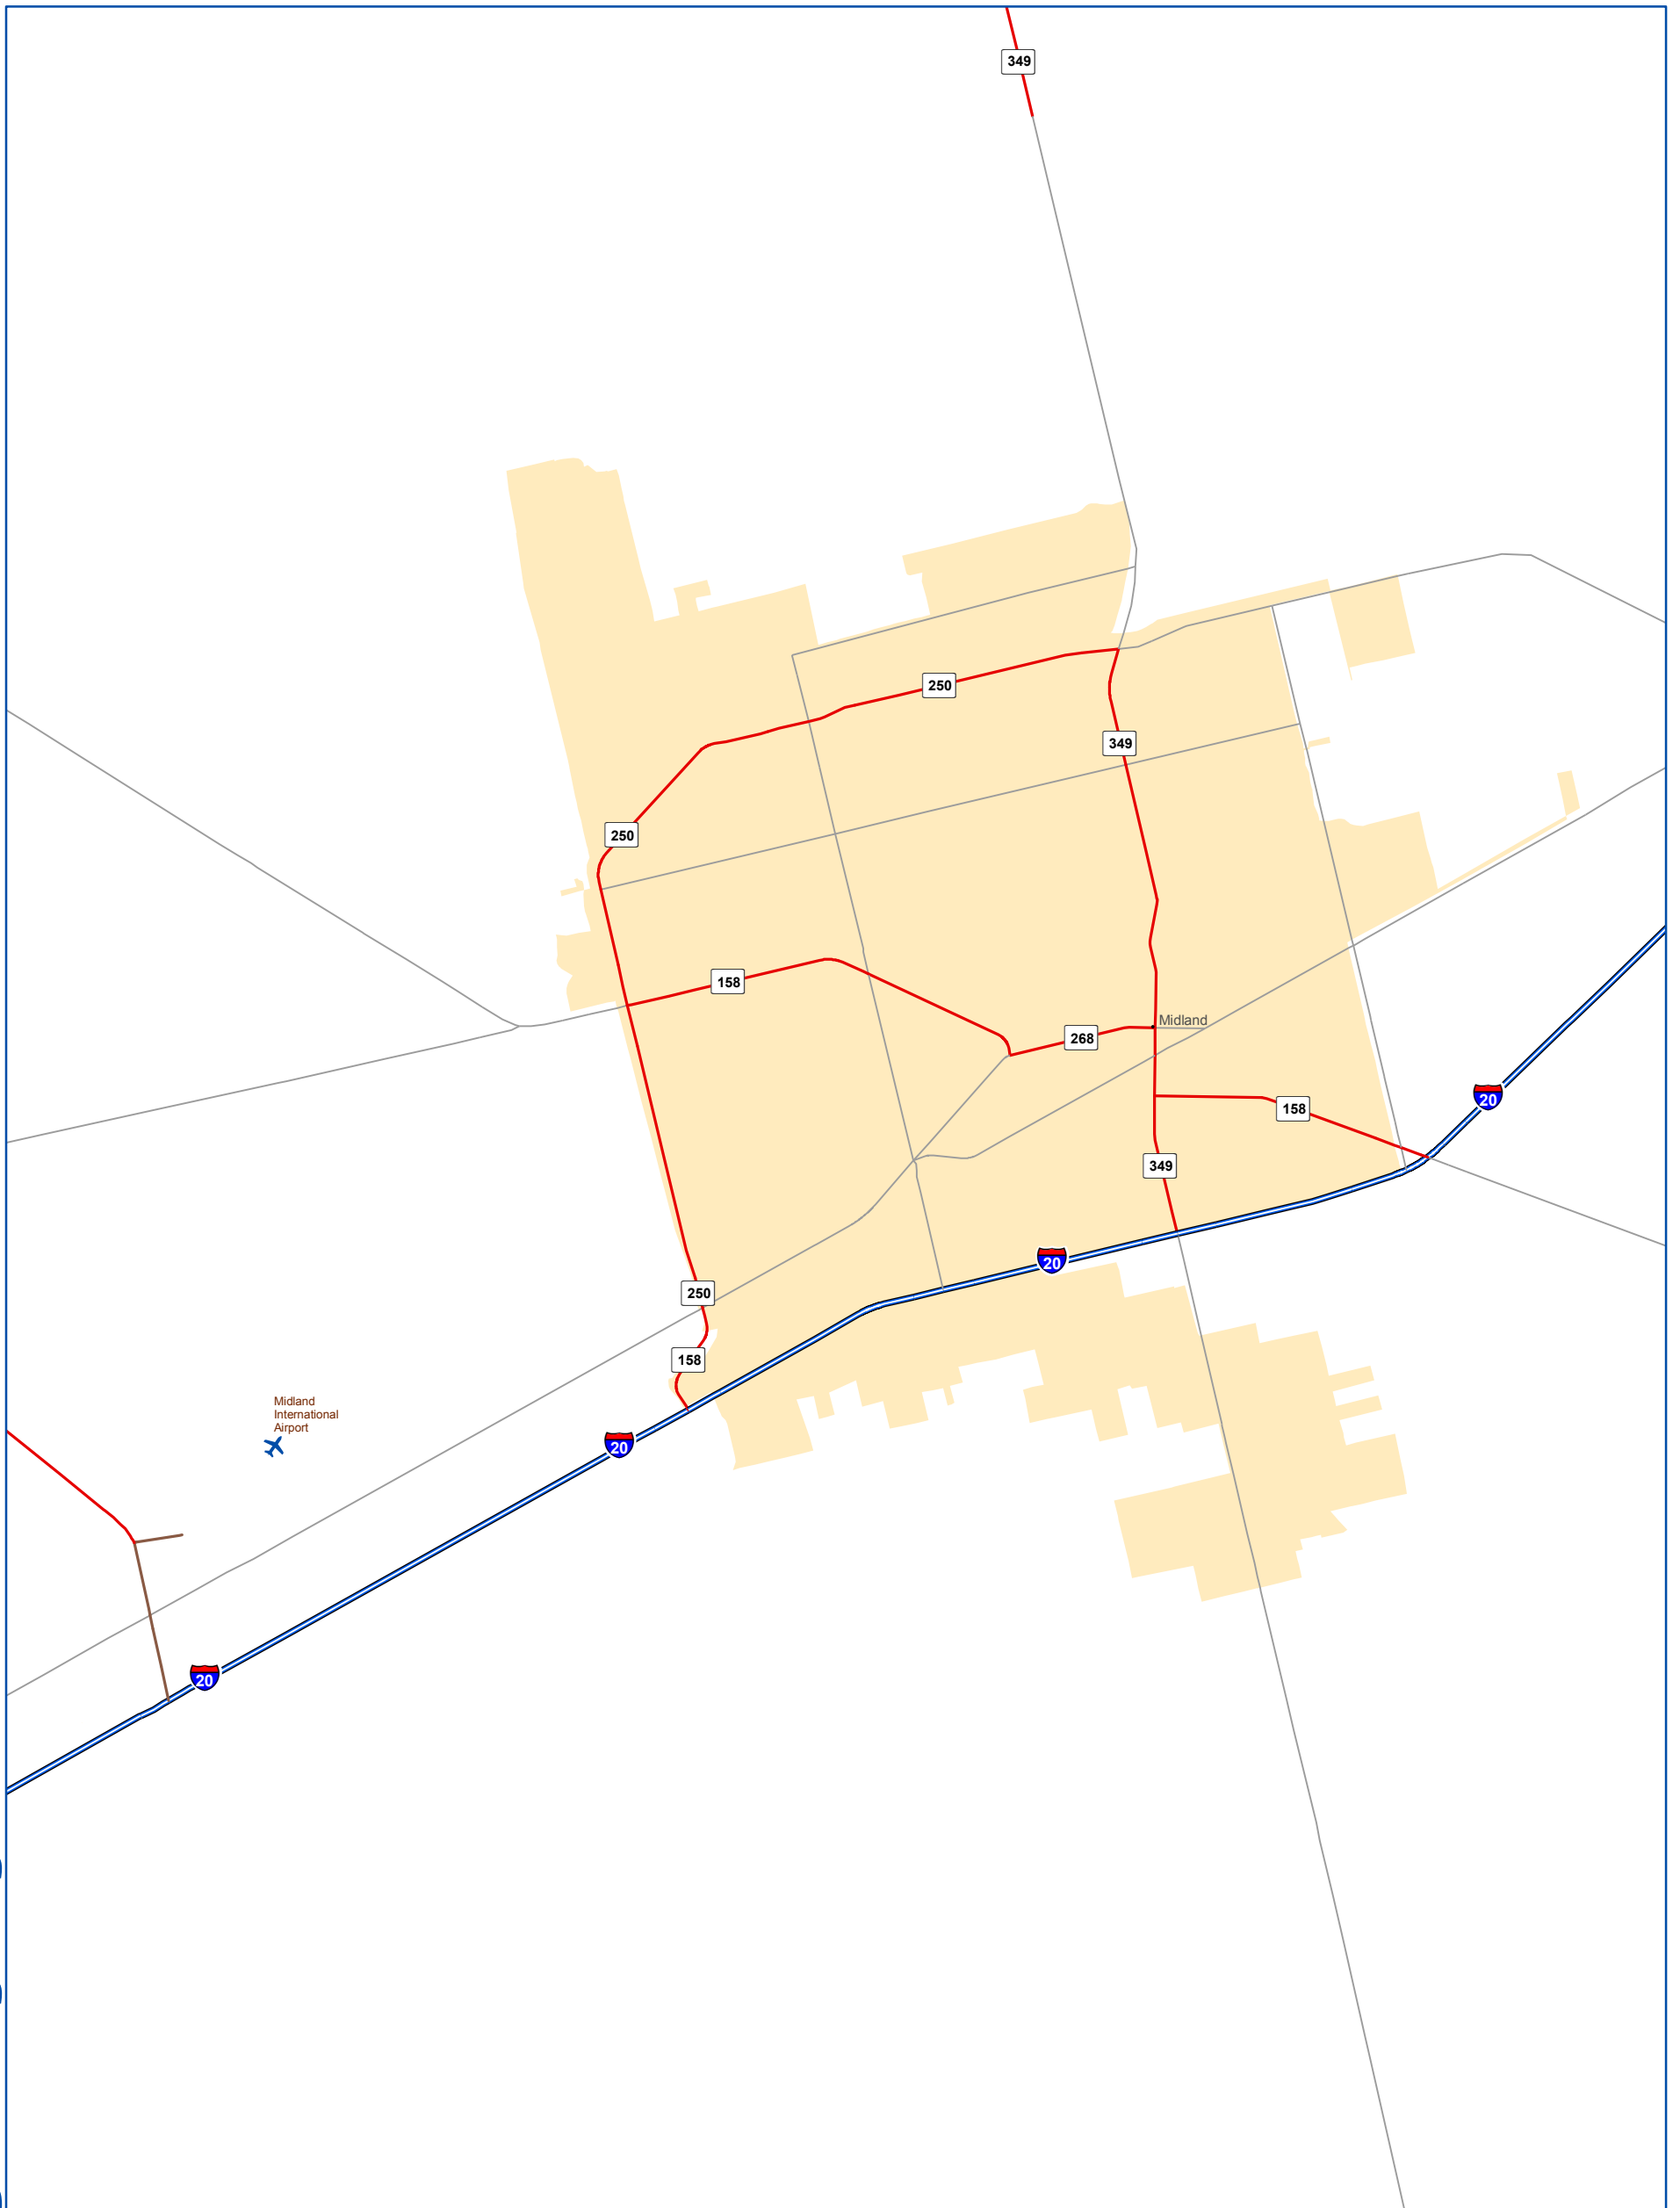

National Highway System: Midland Texas

U.S. Department of Transportation
Federal Highway Administration

Eisenhower Interstate System	Census Urbanized Areas	Airport	Multipurpose Passenger Facility
Other NHS Routes	Indian Reservation	Intercity Bus Terminal	Port Terminal
Non-Interstate STRAHNET Route	Department of Defense	Ferry Terminal	Truck/Rail Facility
Major STRAHNET Connector	National Park Service	Truck/Pipeline Terminal	AMTRAK Station
Intermodal Connector	Water		Public Transit Station
Unbuilt NHS Routes			
Other Roads (not on NHS)			

0 1 2 Miles

0 1 2 Kilometers

FHWA: March 2, 2009