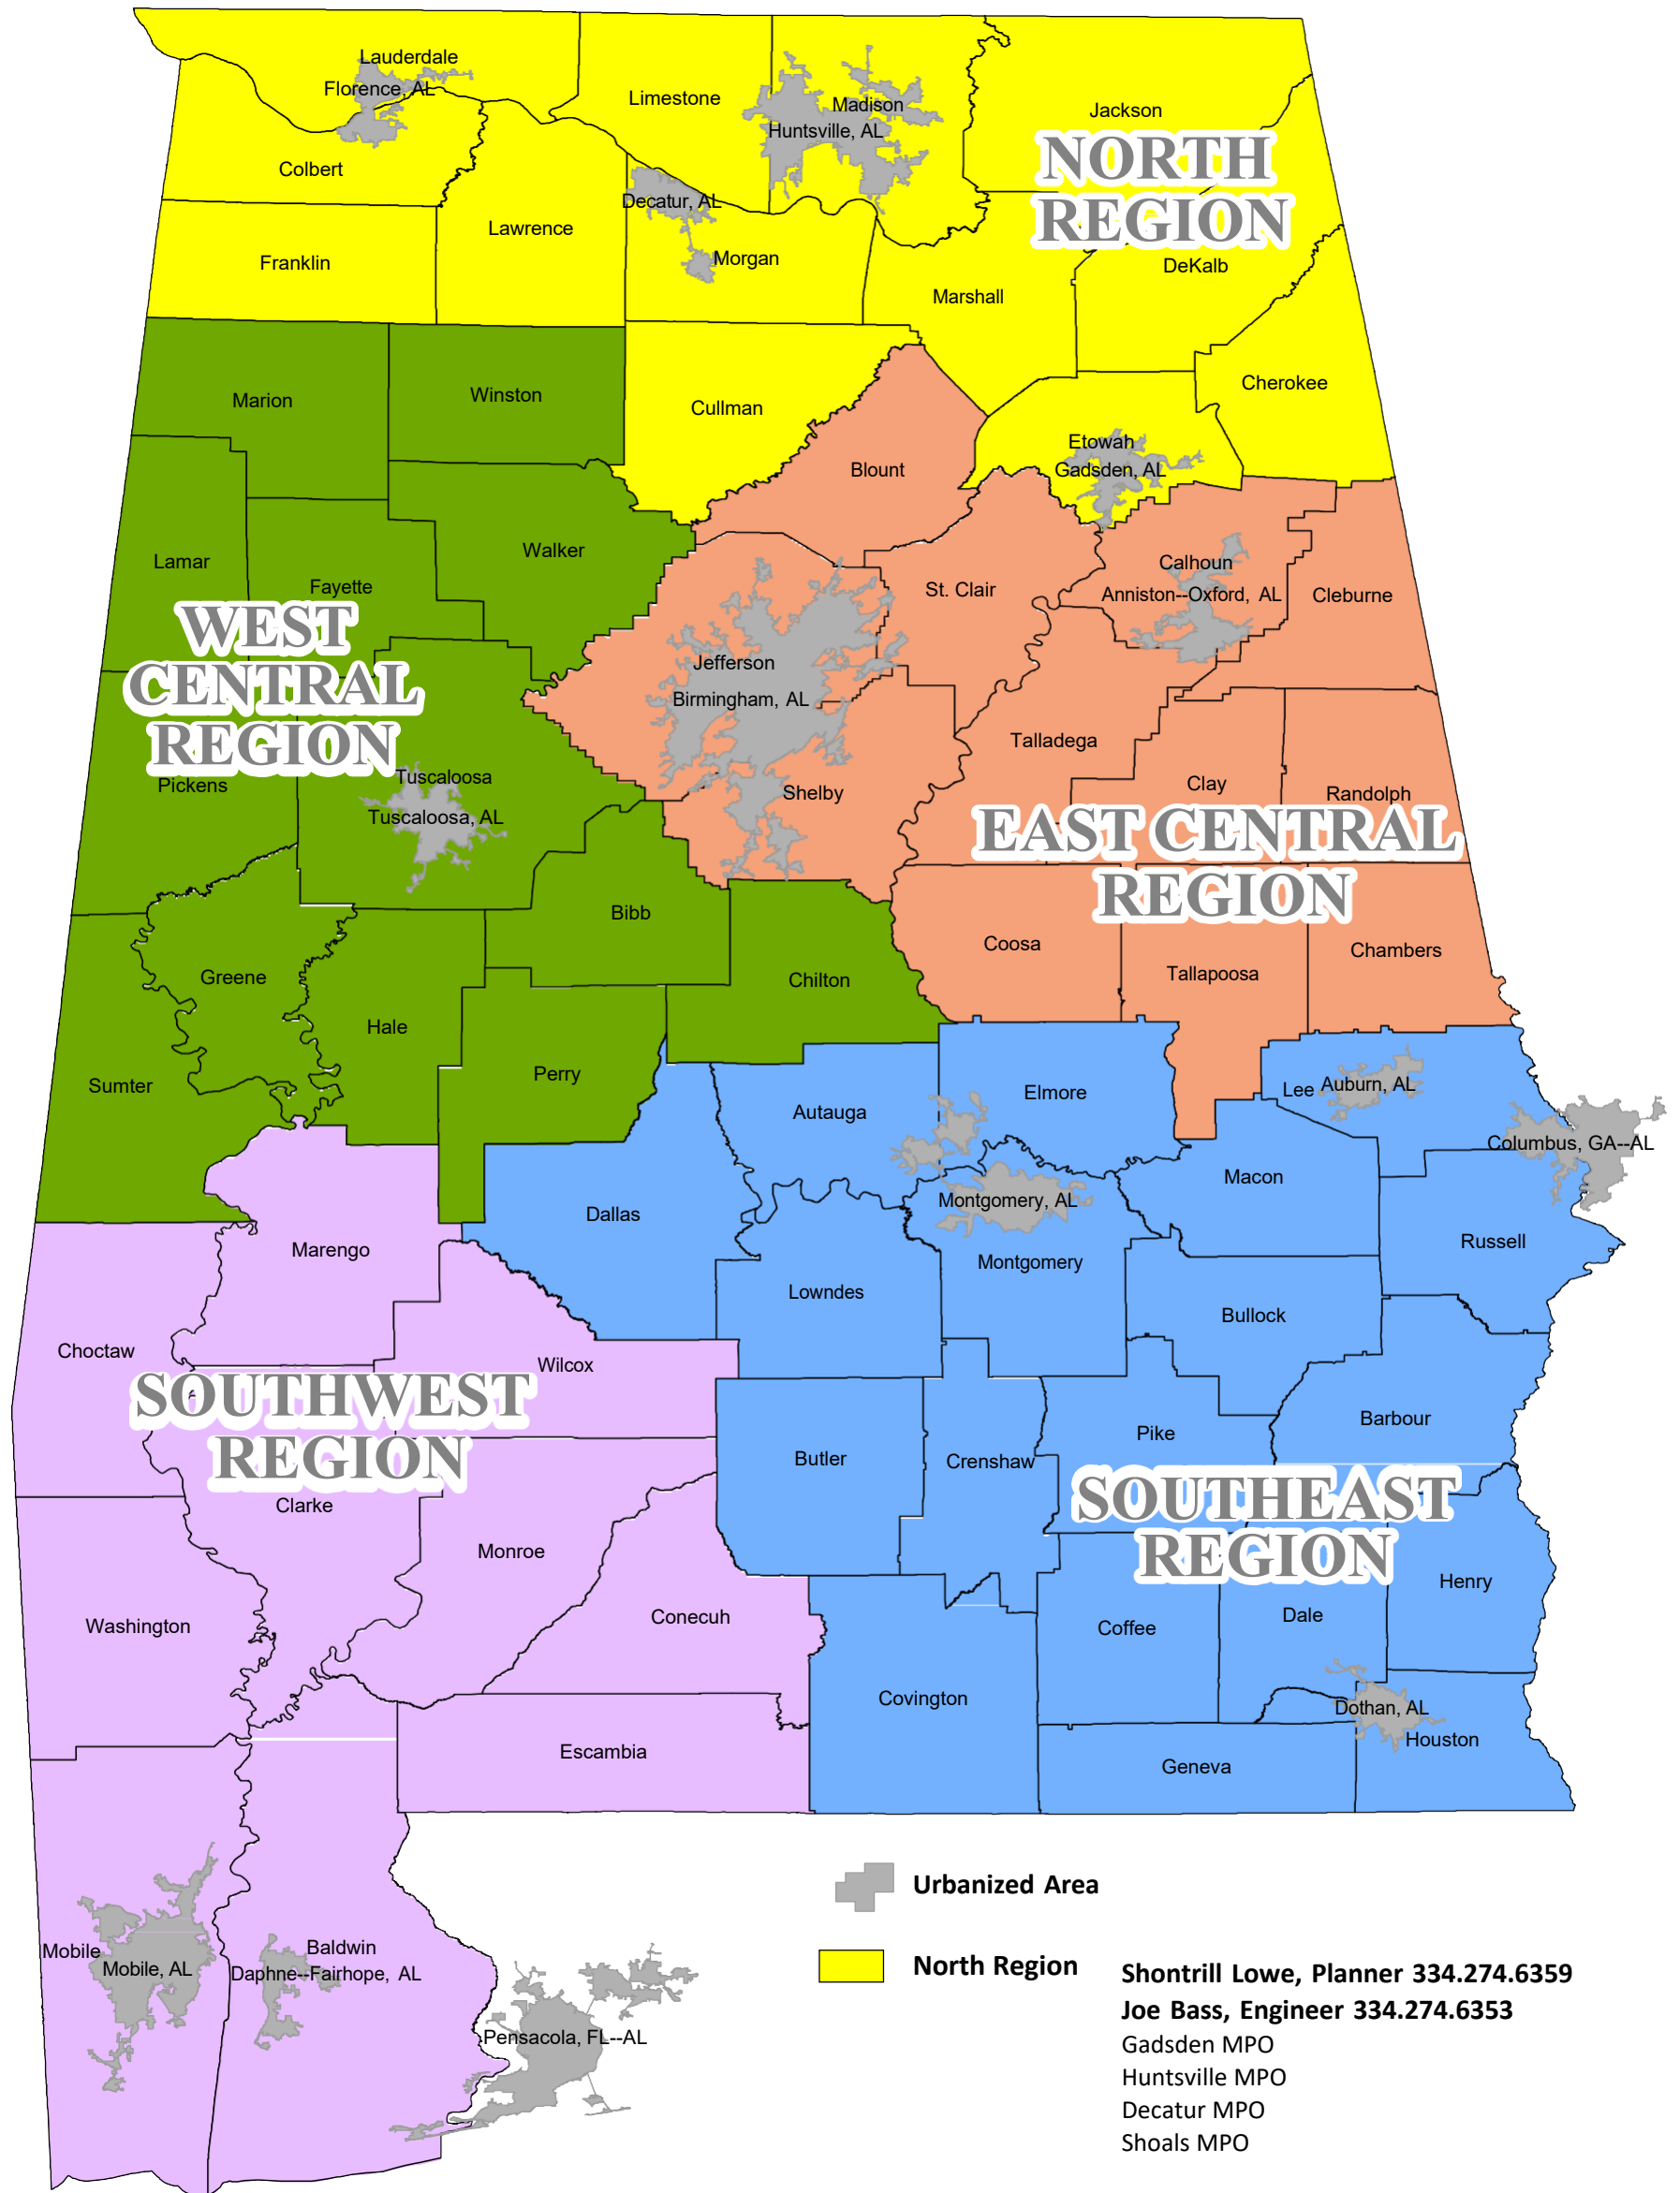

FHWA Alabama Division

Region Assignments

Urbanized Area

North Region

Shontrill Lowe, Planner 334.274.6359
Joe Bass, Engineer 334.274.6353
 Gadsden MPO
 Huntsville MPO
 Decatur MPO
 Shoals MPO

East Central Region

Shontrill Lowe, Planner 334.274.6359
Doug Hoffman, Engineer 334.274.6372
 Birmingham MPO
 Anniston MPO

Southeast Region

Shontrill Lowe, Planner 334.274.6359
Austin Herrington, Engineer 334.274.6364
 Auburn MPO
 Columbus-Phenix City MPO (GA Div Lead)
 Dothan MPO
 Montgomery MPO

West Central Region

Shontrill Lowe, Planner 334.274.6359
Randy Lucas, Engineer 334.274.6358
 Tuscaloosa MPO

Southwest Region

Shontrill Lowe, Planner 334.274.6359
Kristy Harris, Senior Engineer 334.274.6361
 Mobile MPO
 Eastern Shore MPO
 FL-AL TPO (FL Div Lead)