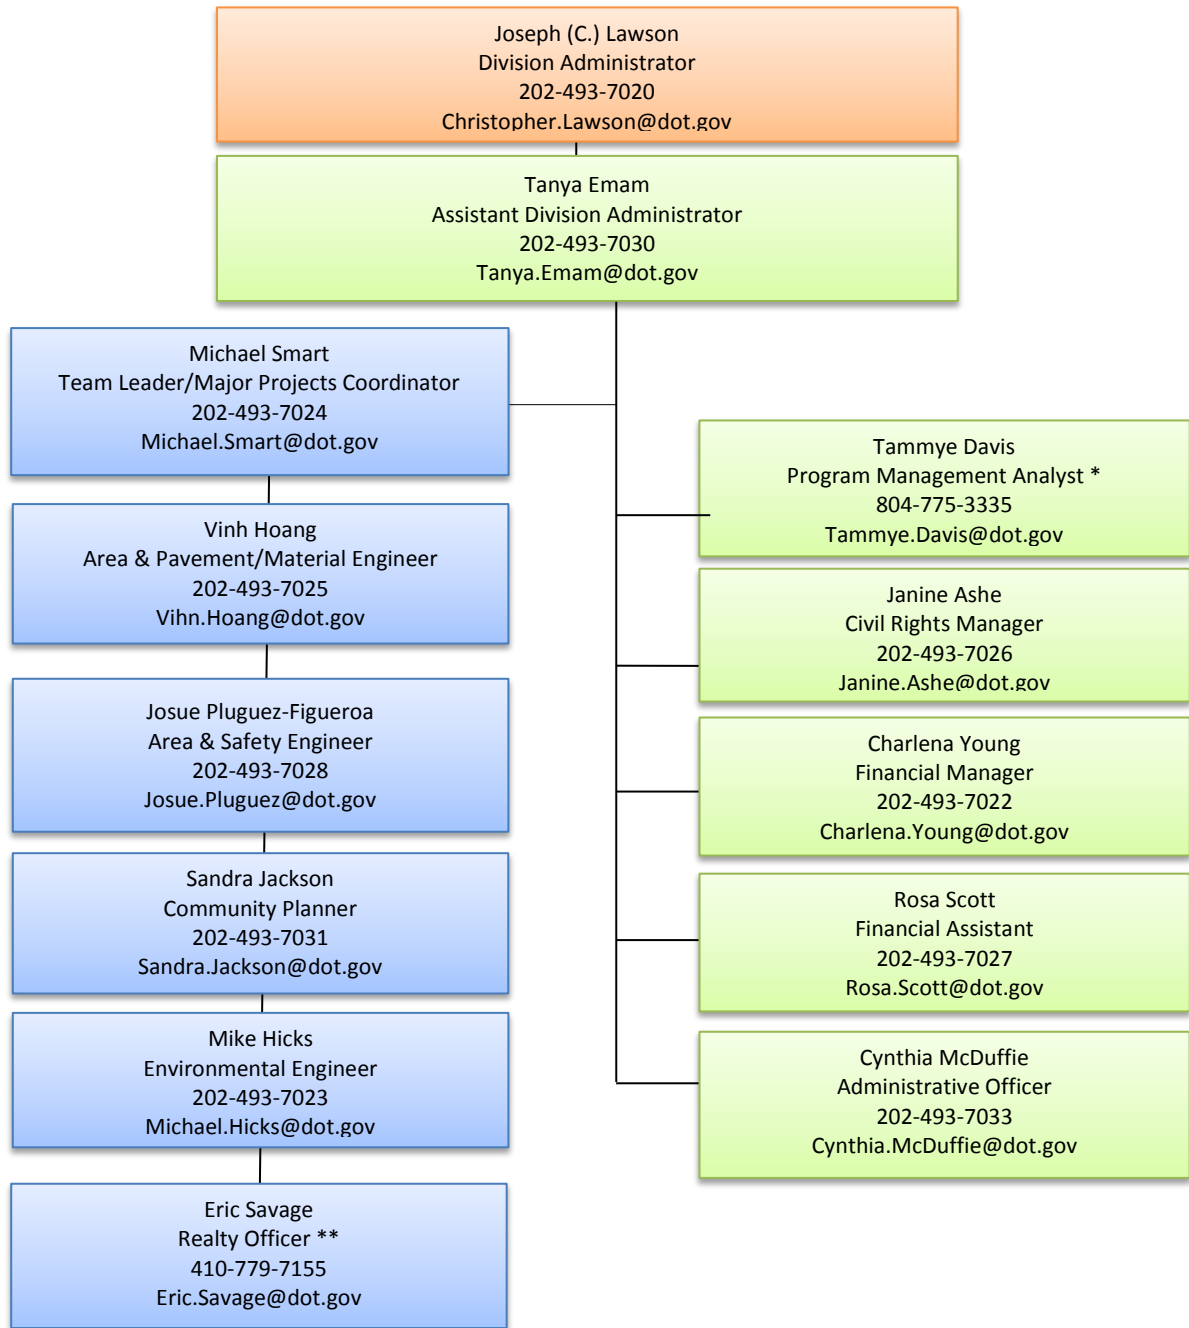

**Federal Highway Administration
District of Columbia Division
Organization Chart**

** Shared Resource from Maryland Division

* Shared Resource from Virginia Division

Effective 7/28/2017

1200 New Jersey Avenue, SE
East Building, Room E64-455
Washington, DC 20590
Office (202) 493-7020
Fax TBD