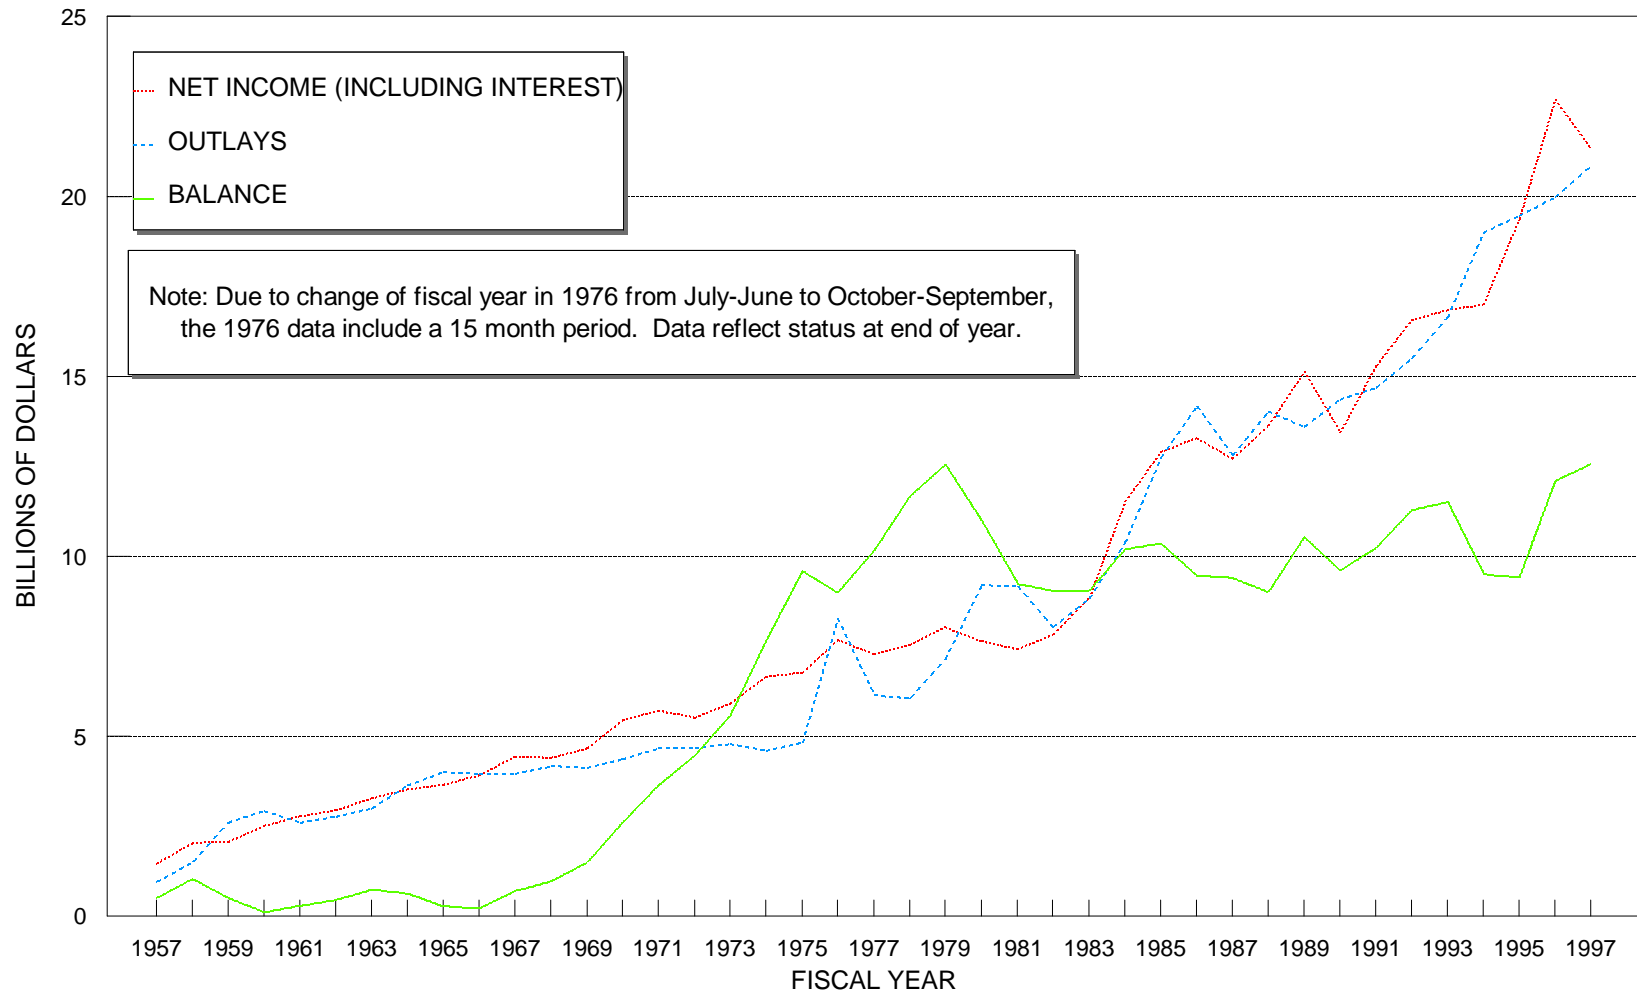

STATUS OF THE HIGHWAY ACCOUNT OF THE FEDERAL HIGHWAY TRUST FUND AS OF SEPTEMBER 30, 1997

SOURCE: Federal Highway Administration, Office of Highway Policy Information, "Highway Statistics 1997"