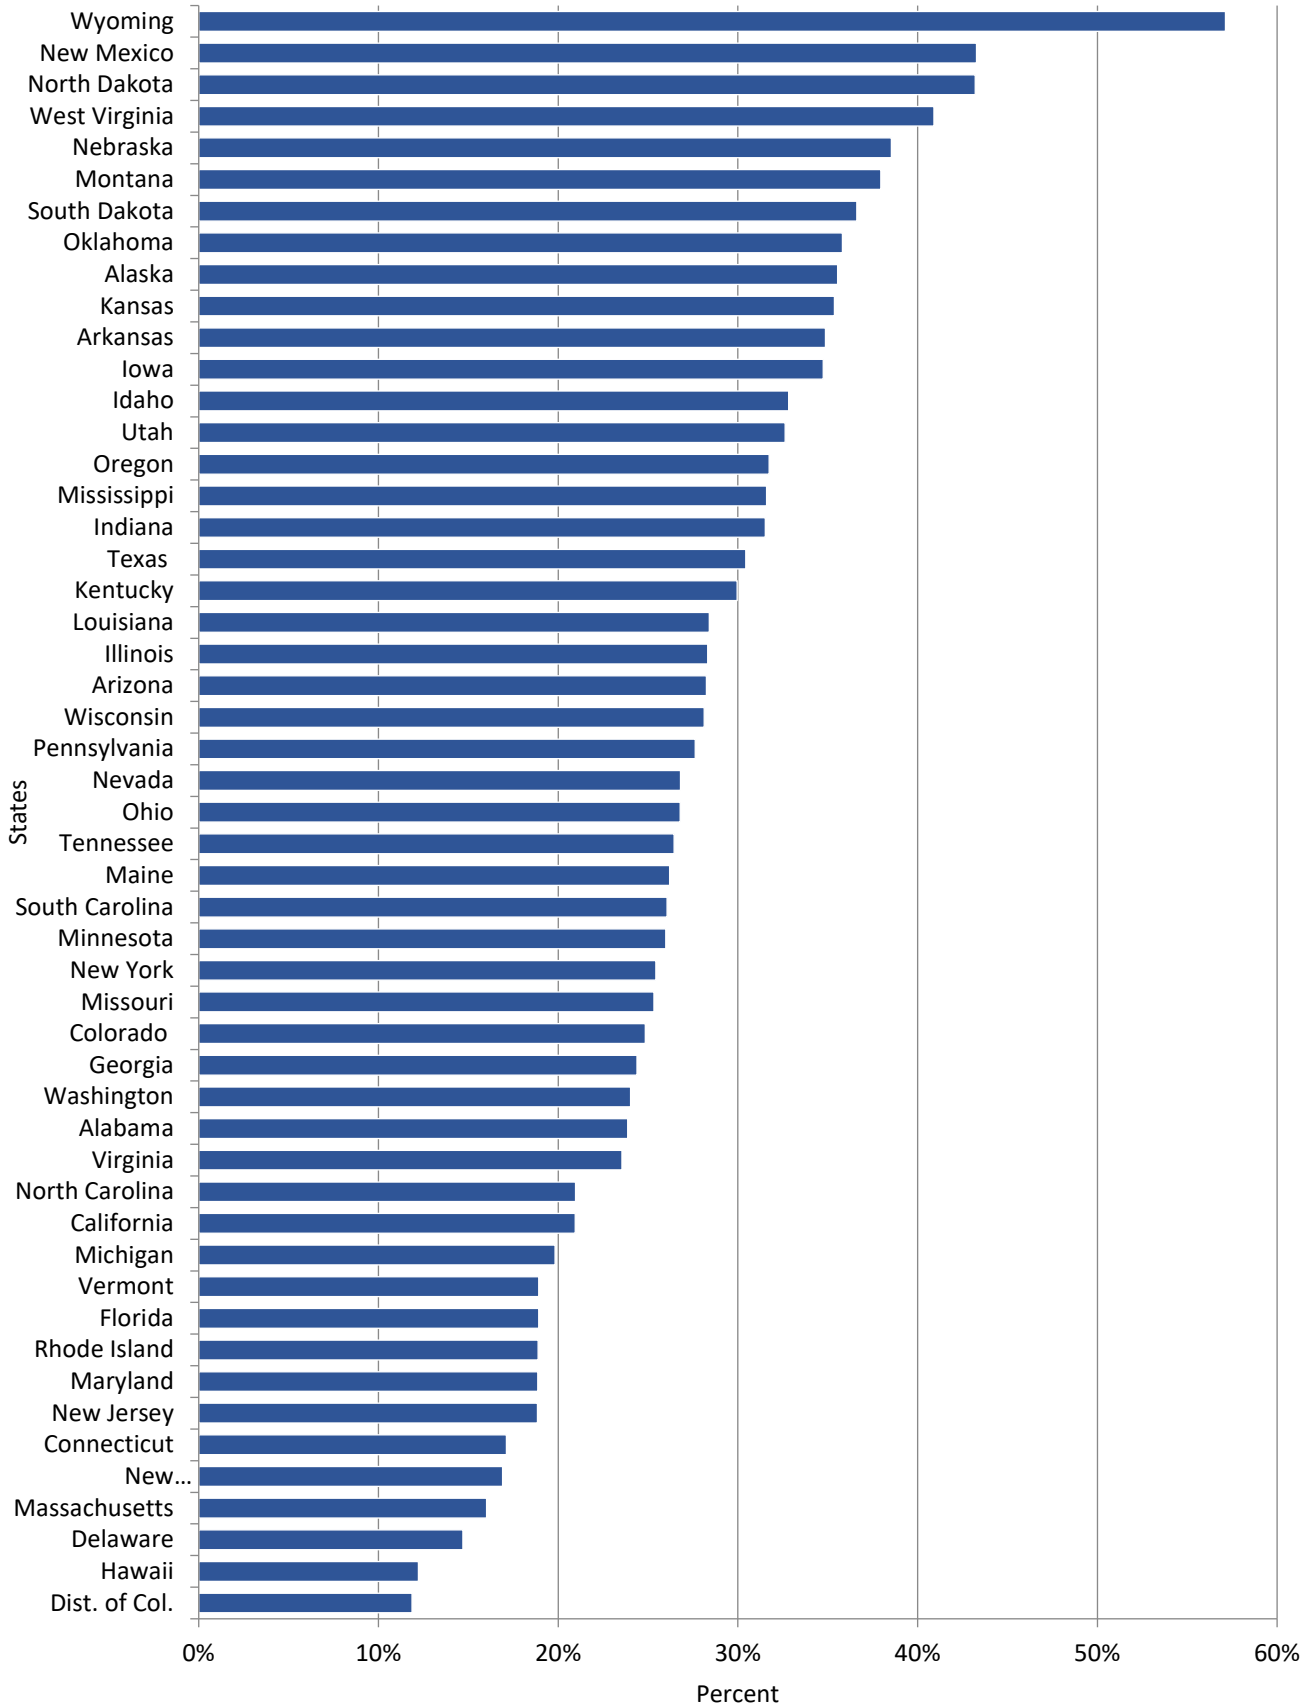

Special Fuel as a Percent of Total Highway Use of Motor Fuel - 2022

For reference: The national average is