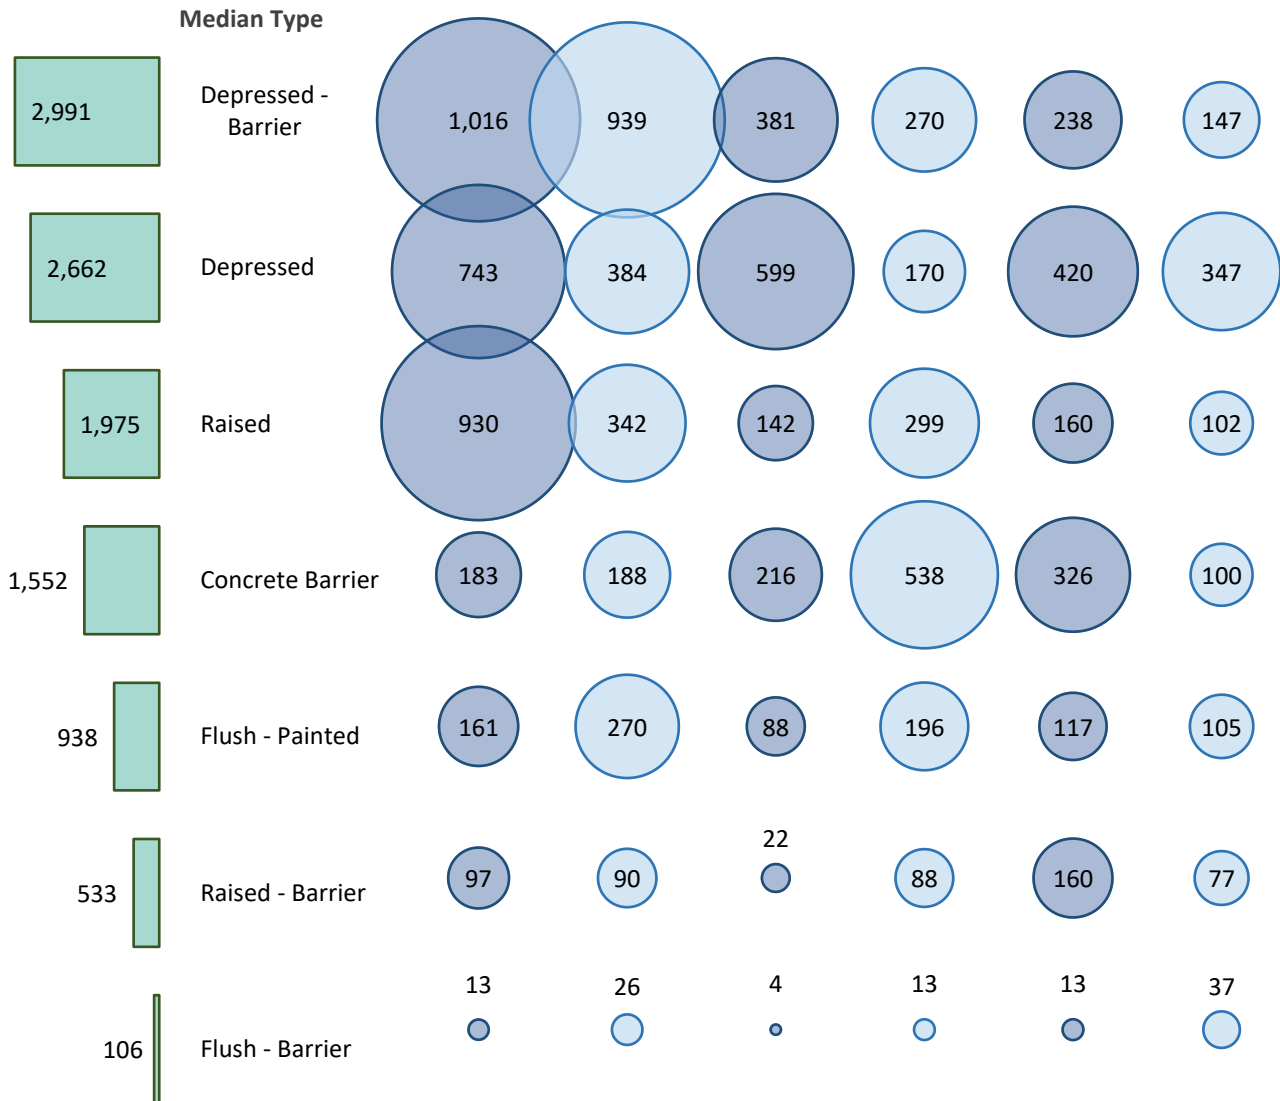

These visuals summarize RID data availability across the six participant States. For each roadway characteristic, users can see at a glance how much mileage is in the RID database for road segments in different categories.

Median Types

Amount of a State's road mileage in each category.

Total Mileage by State

3,142 2,240 1,452 1,574 1,435 915
 Florida North Carolina Indiana Washington Pennsylvania New York

Total Mileage by Category

Median Types

Number of a State's road segments in each category.

Number of Segments by State

Number of Segments by Category