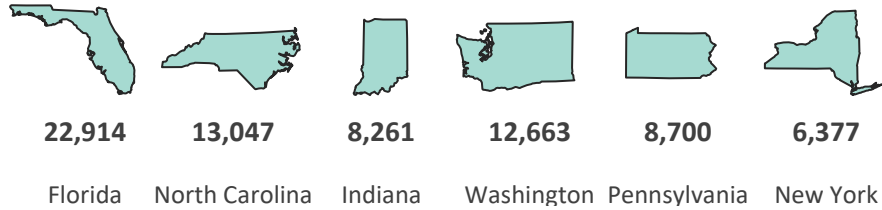

These visuals summarize RID data availability across the six participant States. For each roadway characteristic, users can see at a glance how much mileage is in the RID database for road segments in different categories.

Median Types

Number of a State's road segments in each category.

Number of Segments by State